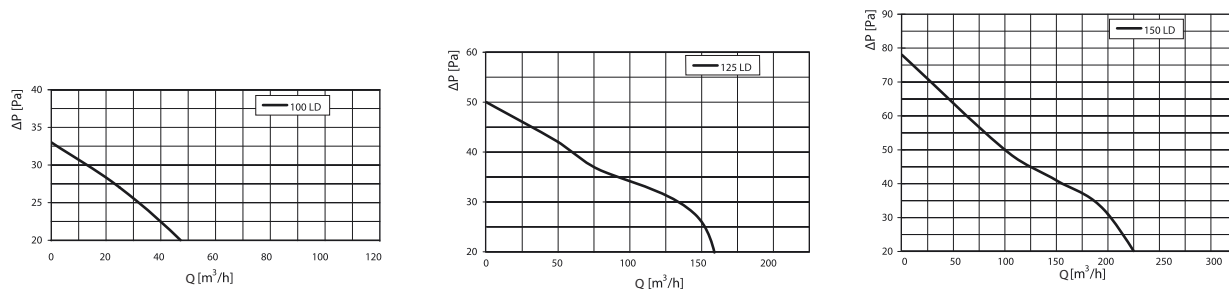

### Models

Available in 3 sizes: 100, 125 and 150 mm. ■ **SAF LD**: standard type

- **SAF LDT**: type with timer 2-30 min
- **SAF LDTH**: type with timer 2-30 min and humidistat 50-90% RH

### Selection curves