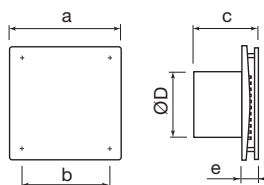

Dimensions

	a [mm]	b [mm]	c [mm]	ØD [mm]	e [mm]	[kg]
SAF 100 LD	150	108	126	100	30	0.60
SAF 125 LD	176	113	132	125	32	0.74
SAF 150 LD	205	165	153	150	36	0.96